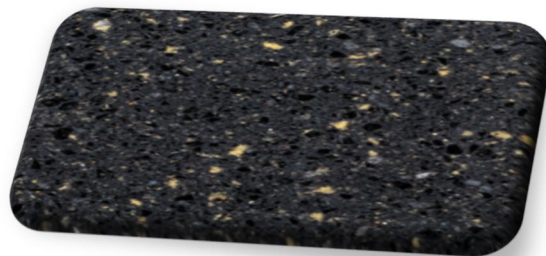

ENGINEERED STONE (QUARTZ) COLOURS

ALBA – 20mm & 30mm

ALPINE SNOW – 20mm & 30mm

ARCTIC SNOW – 30mm Only

CALACATTA – 20mm Only (book matched)

Cielo – 20mm Only

Crystal Luna – 30mm Only

CRYSTAL MIST – 30mm Only

EMERALD GALAXY – 20mm Only

NERO STAR & Piatto – 30mm Only (sample required)

NOUGAT – 30mm Only

SANTORINI – 20mm (limited) & 30mm Only

SELENE – 20mm Only

SLATE – 30mm Only

SPRING SNOW – 20mm & 30mm

SUPER WHITE – 20mm Only

WHITE SAND – 20mm & 30mm